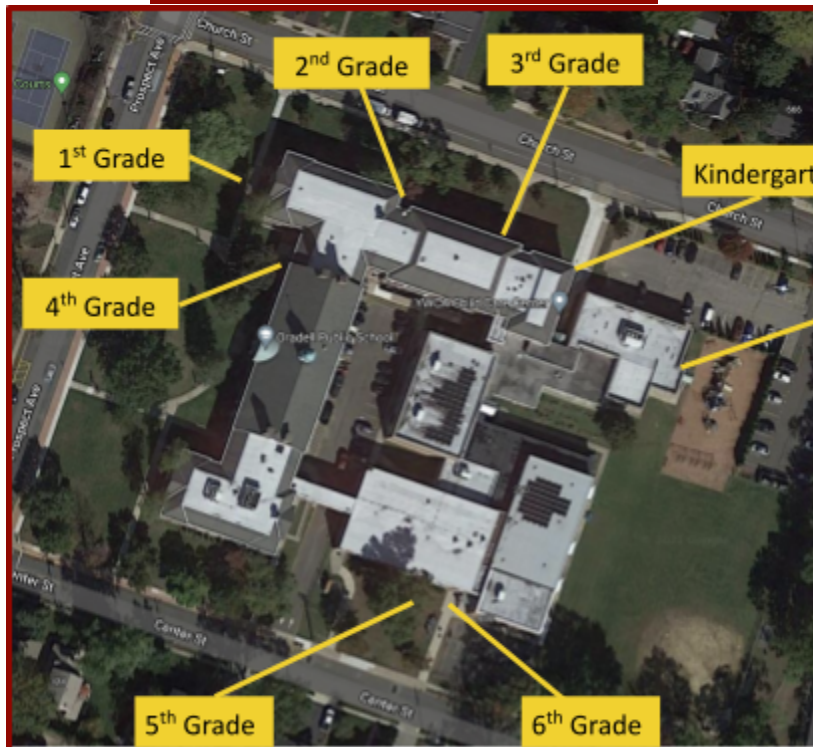

2023-24 Student Arrival & Dismissal Locations

Thanks to the Oradell PTA, there will be signs outside the correct entry and exit doors during the first weeks of school to help students know where to enter the building.

Grade Level	Arrival	Dismissal
Pre-K	Pre-K Entrance by Playground	K Entrance on Church Street
Kindergarten	K Entrance on Church Street	K Entrance on Church Street
1st Grade	Auditorium Door Double doors on Prospect Avenue to the left of the main entrance door	Caruana & Westdyk - Prospect Avenue South Badillo, Gleason & Haas – Main Entrance
2nd Grade	Church Street First door after turning on Church Street from Prospect Avenue.	Church Street First door after turning on Church Street from Prospect Avenue.
3rd Grade	Church Street Second door after turning on Church Street from Prospect Avenue	Church Street Second door after turning on Church Street from Prospect Avenue
4th Grade	Prospect Street Double Door on Prospect Avenue to the left of the main entrance.	Prospect Street Double Door on Prospect Avenue to the left of the main entrance.
5th Grade	Center Street (Walkway closest to Bridge)	Center Street (Walkway closest to Bridge)
6th Grade	Center Street (Walkway by Basketball Court)	Center Street (Walkway by Basketball Court)

ARRIVAL LOCATIONS

REMINDER

Students in Kindergarten through 3rd grade may enter the building at 8:20.

Students in 4th through 6th grade will line up outside except in inclement weather.

Outdoor supervision begins at 8:15.