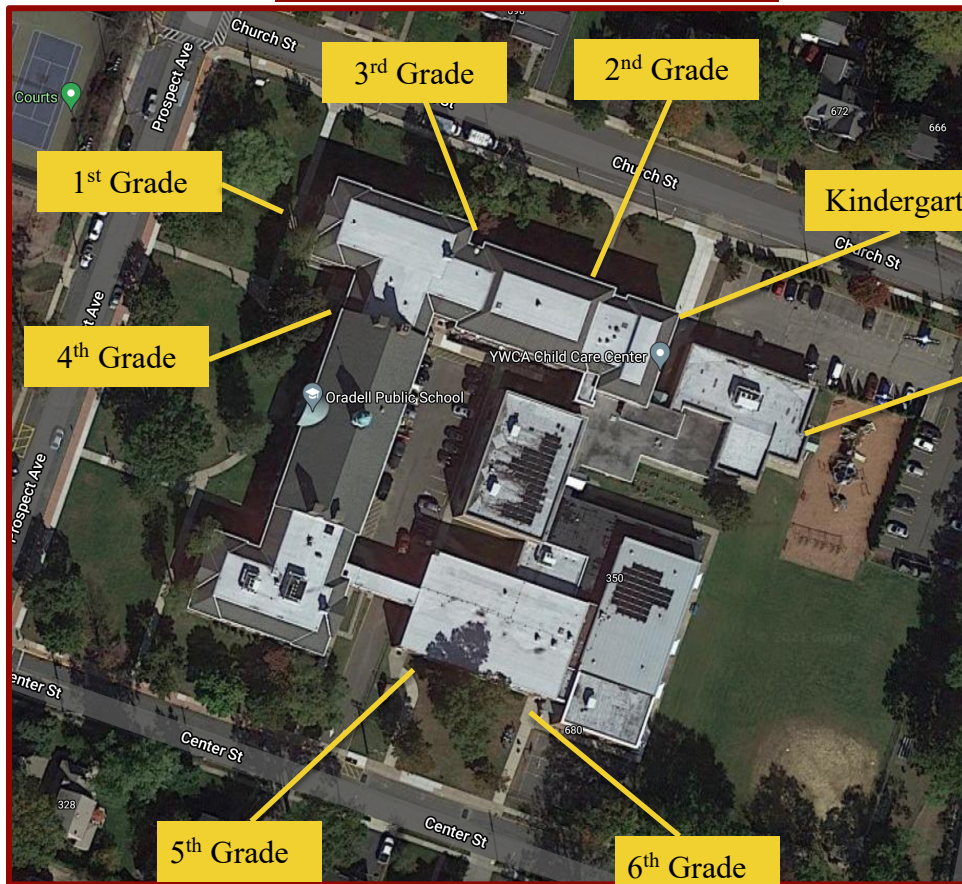

Student Arrival & Dismissal Locations

Thanks to the Oradell PTA, there will be signs outside correct entry and exit doors during the first weeks of school to help students know where to enter the building.

Grade Level	Arrival	Dismissal
Pre-K	Pre-K Entrance by Playground	K Entrance on Church Street
Kindergarten	K Entrance on Church Street	K Entrance on Church Street
1st Grade	Auditorium Door Double doors on Prospect Avenue to the left of the main entrance door	Caruana & Westdyk - Prospect Avenue South Dell'Olio, Sinclair & Yu – Main Entrance
2nd Grade	Church Street Second door after turning on Church Street from Prospect Avenue.	Church Street Second door after turning on Church Street from Prospect Avenue.
3rd Grade	Church Street First door after turning on Church Street from Prospect Avenue	Church Street First door after turning on Church Street from Prospect Avenue.
4th Grade	Prospect Street Double Door on Prospect Avenue to the left of the main entrance.	Prospect Street Double Door on Prospect Avenue to the left of the main entrance.
5th Grade	Center Street (Walkway closest to Bridge)	Center Street (Walkway closest to Bridge)
6th Grade	Center Street (Walkway by Basketball Court)	Center Street (Walkway by Basketball Court)

ARRIVAL LOCATIONS

REMINDER

Students in Kindergarten through 2nd grade may enter the building at 8:20.

Students in 3rd through 6th grade will line up outside except in inclement weather.

Outdoor supervision begins at 8:15.